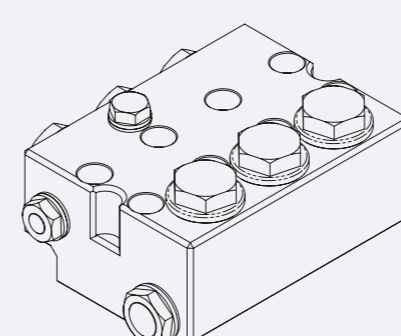

KIT - P9.003.033

GUARNIZIONE PISTONE
KIT PLUNGER SEALS

KIT - P9.004.017

PISTONE DIAMETRO 22
KIT CERAMIC PISTON DIAMETER 22

KIT - P9.001.009

VALVOLA COMPLETA
COMPLETE VALVE

KIT - P9.003.041

GUARNIZIONE PISTONE - PACCO COMPLETO
KIT COMPLETE SEALS

KIT - P9.041.005

PREMONTATO BIELLA - ASTA
PREASSEMBLED CONNECTING ROD

RICAMBI GMX D28 / SPARE PARTS GMX D28

KIT - P9.040.031

TESTATA COMPLETA
COMPLETE HEAD OF THE PUMP

KIT - P9.039.002

ANELLI TENUTA OLIO ASTA
KIT OIL SEAL PUMP