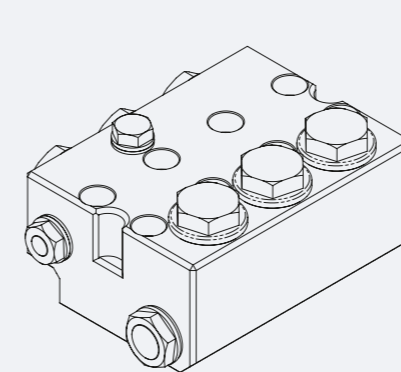

KIT - P9.004.016

PISTONE DIAMETRO 20
KIT CERAMIC PISTON DIAMETER 20

KIT - P9.001.009

VALVOLA COMPLETA
COMPLETE VALVE

KIT - P9.003.040

GUARNIZIONE PISTONE - PACCO COMPLETO
KIT COMPLETE SEALS

KIT - P9.041.005

PREMONTATO BIELLA - ASTA
PREASSEMBLED CONNECTING ROD

RICAMBI GMX D25 / SPARE PARTS GMX D25

KIT - P9.040.030

TESTATA COMPLETA
COMPLETE HEAD OF THE PUMP

KIT - P9.039.002

ANELLI TENUTA OLIO ASTA
KIT OIL SEAL PUMP