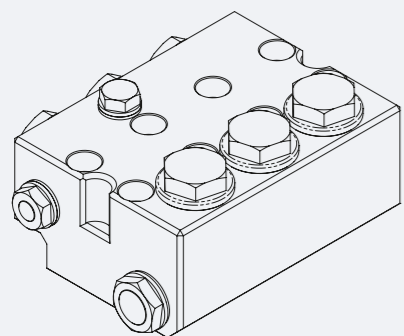

KIT - P9.003.034

GUARNIZIONE PISTONE
KIT PLUNGER SEALS

KIT - P9.004.018

PISTONE DIAMETRO 25
KIT CERAMIC PISTON DIAMETER 25

KIT - P9.001.010

VALVOLA COMPLETA
COMPLETE VALVE

KIT - P9.003.042

GUARNIZIONE PISTONE - PACCO COMPLETO
KIT COMPLETE SEALS

KIT - P9.041.005

PREMONTATO BIELLA - ASTA
PREASSEMBLED CONNECTING ROD

RICAMBI GMX D22 / SPARE PARTS GMX D22

KIT - P9.040.029

TESTATA COMPLETA
COMPLETE HEAD OF THE PUMP

KIT - P9.039.002

ANELLI TENUTA OLIO ASTA
KIT OIL SEAL PUMP